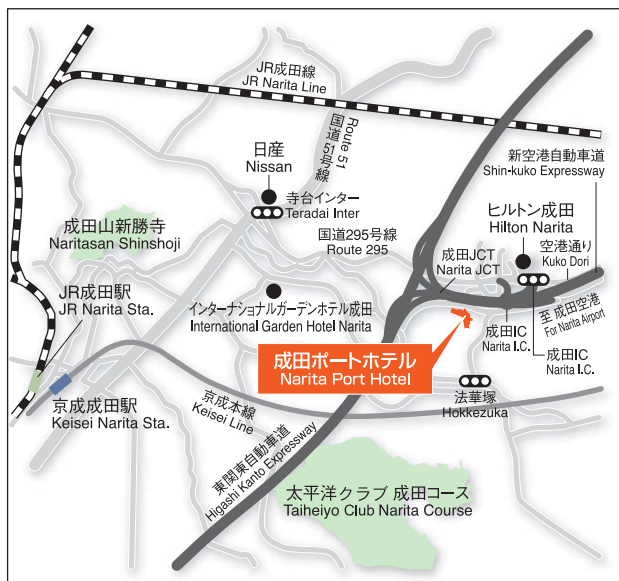

N A R I T A PORT HOTEL

Narita Port Hotel
成田ポートホテル

■ Location 所在地

658 Oyama, Narita, Chiba 286-0131 Japan

〒286-0131 千葉県成田市大山658

Tel: 0476-35-5511 Fax: 0476-35-3002

E-mail: info@narita-port.com

www.ishinhotels.com/narita-porthotel/jp/

GDS Code

Amadeus:IM NRTNAW Galileo:IM 54568 Sabre:IM 24699 Worldspan:IM NRTNP

■ Hotel Description ホテル概要

A tranquil haven for travelers and business people to work or relax. Located close to all transport services it's the ideal place to refresh after a long journey or avoid the rush of making that early flight departure. With easy access to Tokyo it's also the ideal location for business meetings away from the bustle of the city. For business or pleasure Narita Port Hotel is the place to stay in Narita.

- 1: From the Higashi Kanto Expressway, get off at the Narita Interchange (toll station) and turn left, heading towards Narita City.
- 2: Turn left at the first traffic light (at the "Matsubara" restaurant). Turn right at the first T-shaped road and continue along the road.
- 3: You will find Port Hotel on your left.

- 1: 東関東自動車道の成田料金所を出て左手「成田市内方面」へお進みください。
- 2: 1つ目の信号を左折後、つきあたりを右折していただき橋をお渡りください。
- 3: 次のつきあたりを右折していただきますとホテルがございます。

電車をご利用の場合

京成・JR成田駅より:シャトルバスで10分

京成・JR成田空港駅より:シャトルバスで10分

as of April 2012

■ Accommodation 客室概要